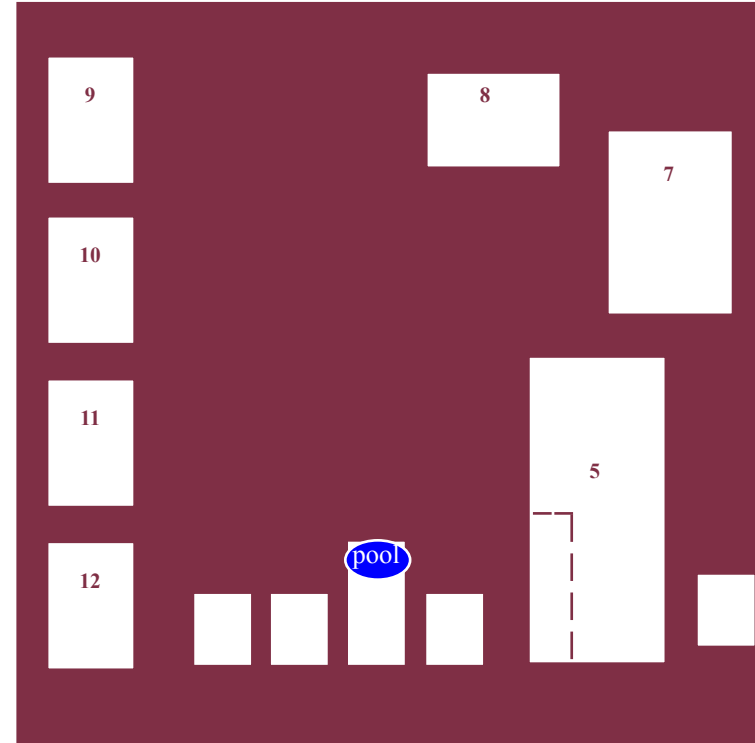

LEGEND

- 1 - Special Education
- 2 - Administration
- 3 - Wranosky Gym/Swimming Pool
- 4 - Central Kitchen
- 5 - High School (* Cafetorium)
- 6 - Janet F. Harte Public Library
- 7 - Baseball/Softball Fields
- 8 - Auditorium
- 9 - Junior High
- 10 - Intermediate
- 11 - Primary
- 12 - Elementary
- 13 - Early Childhood Center
- 14 - Tennis Courts
- 15 - Central Receiving
- 16 - Maintenance
- 17 - Transportation
- 18 - Hornet Stadium/Track
- 19 - Varsity Gym
- 20 - Athletic Complex

Hustlin' Hornet Dr.