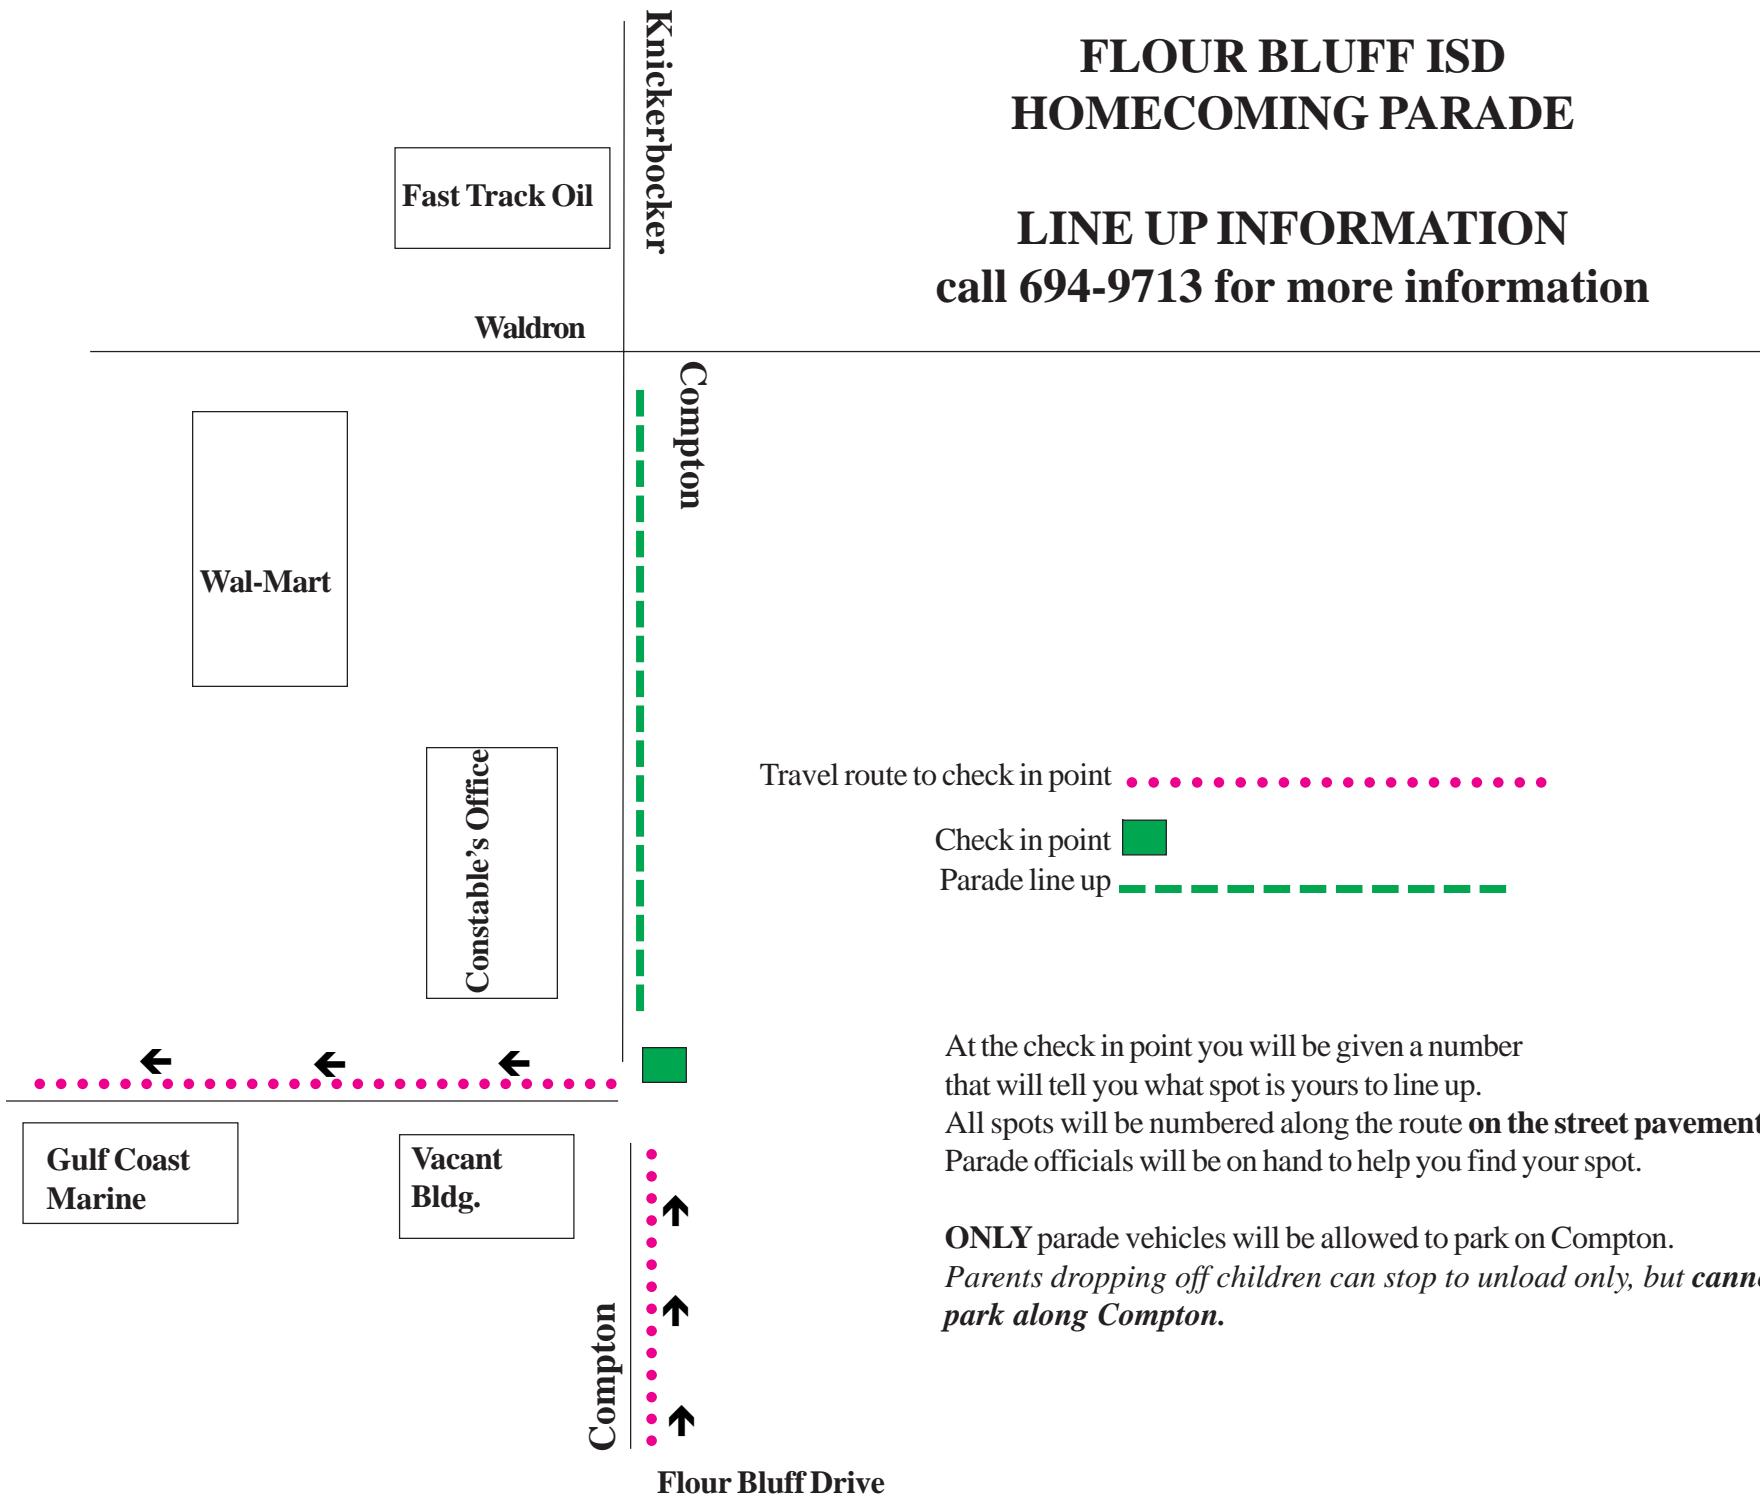

FLOUR BLUFF ISD HOMECOMING PARADE

LINE UP INFORMATION

call 694-9713 for more information

Travel route to check in point .....
Check in point ■
Parade line up - - - - -

At the check in point you will be given a number that will tell you what spot is yours to line up. All spots will be numbered along the route **on the street pavement**. Parade officials will be on hand to help you find your spot.

ONLY parade vehicles will be allowed to park on Compton. *Parents dropping off children can stop to unload only, but **cannot** park along Compton.*